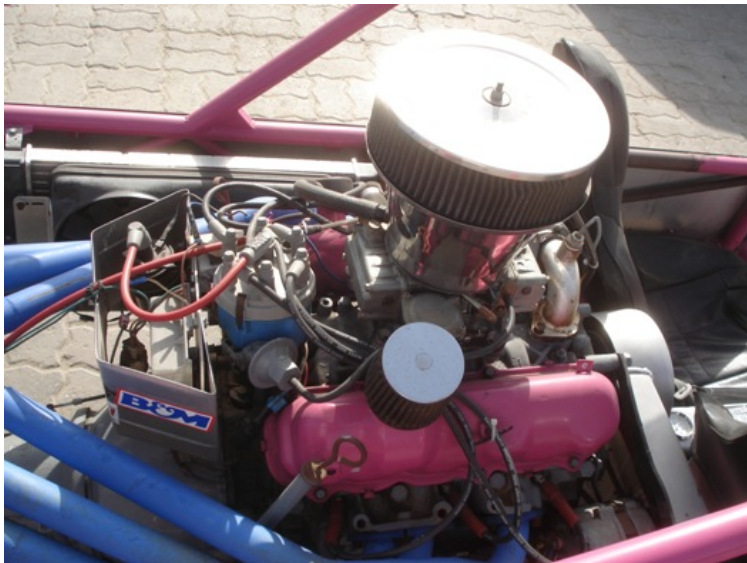

Industrial Area10, Po. Box : 40, Sharjah U.A.E

Print Date : 2025-01-05

Machine Code : VH-0020

Machine Model : OBL

Machine Descr. : drag sand rail buggy, eng. Ford V6

Manufacture Year :

Chasis No. : 0

Working Hours : 0