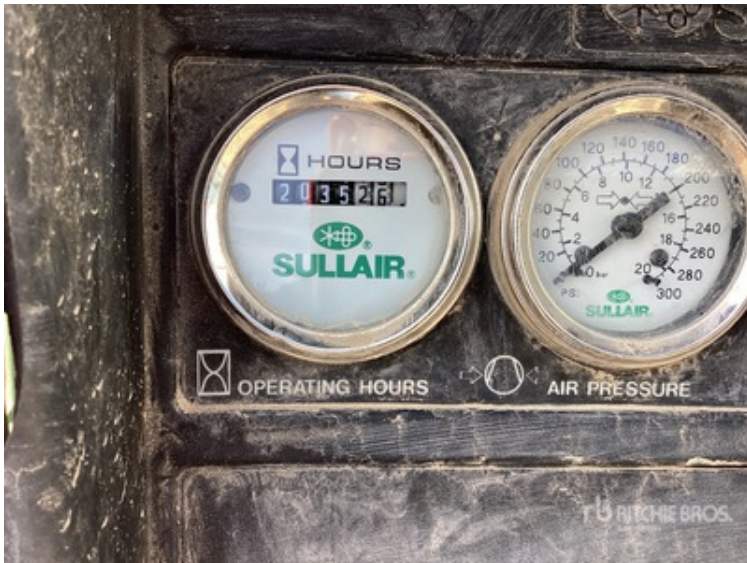

Industrial Area10, Po. Box : 40, Sharjah U.A.E

Print Date : 2025-01-06

**SOLD
OUT!**

Machine Code : ARC-0093

Machine Model : 260DPQJD2

Machine Descr. : 260 CFM, PSI 325, bar 10, portable, eng. John Deere 4 cyl diesel turbo

Manufacture Year : 2011

Chasis No. : 201107290057

Working Hours : 2035

Sale Price : . 21000

Machine Type : Air Compressor

Country of Origin:

Engine: 0

Net Wieght: 0 Ton