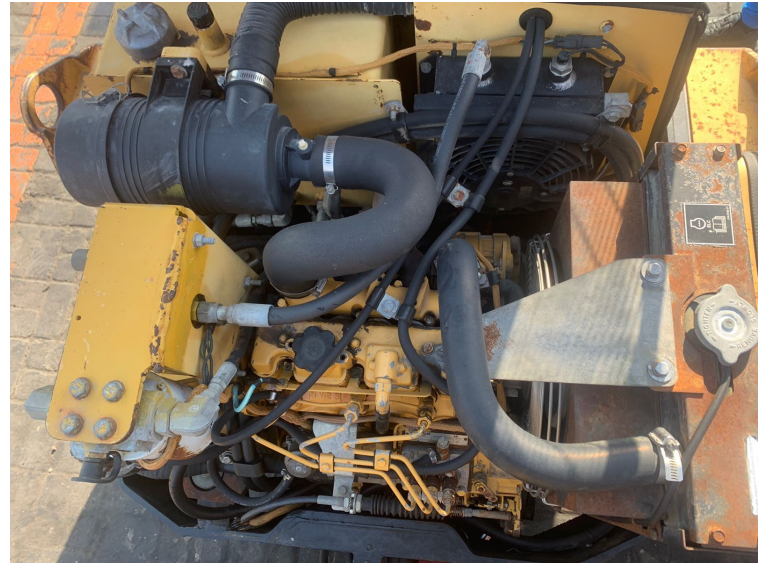

Industrial Area10, Po. Box : 40, Sharjah U.A.E

Print Date : 2025-01-06

Machine Code : RL-0091

Machine Model : CB224D

Machine Descr. :

Manufacture Year : 2003

Chasis No. : CATCB224A8RZ02034

Working Hours : 4046